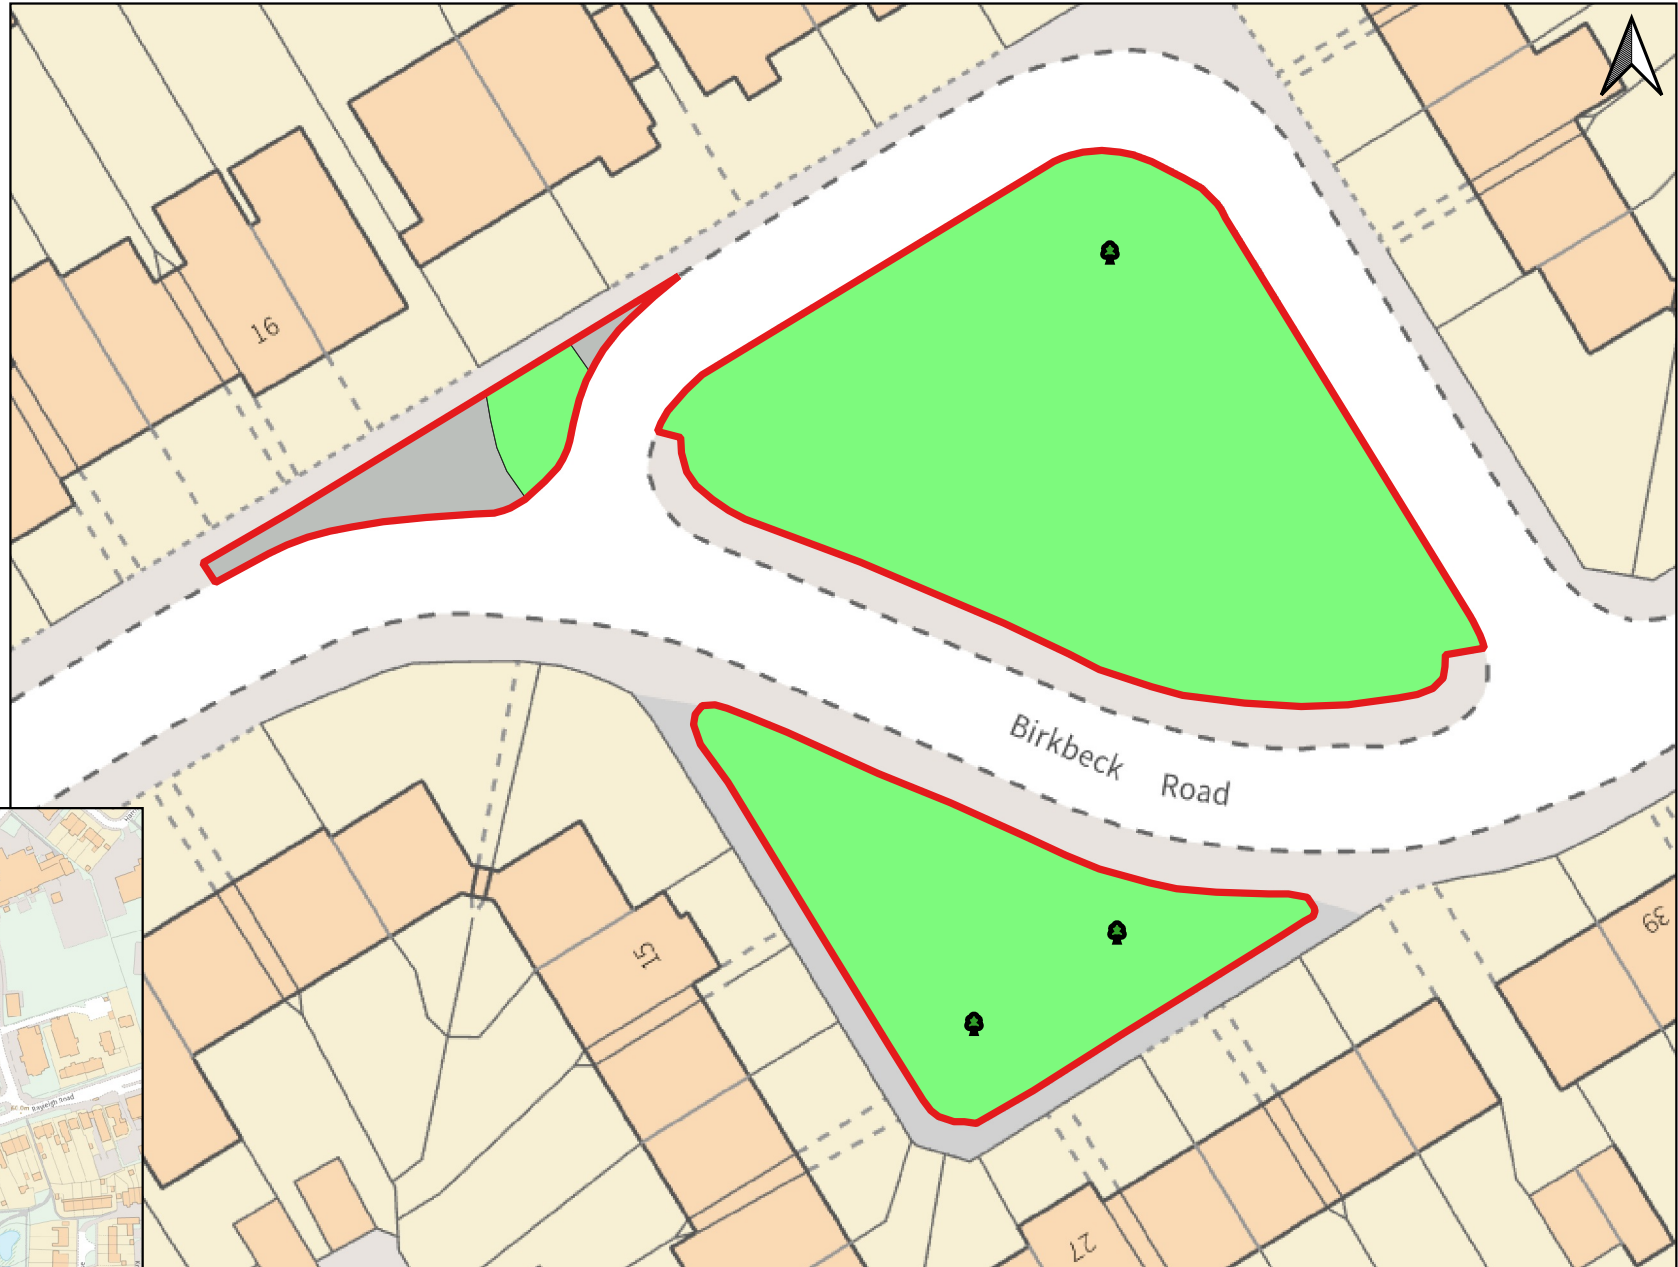

Birkbeck road

**Key**

	Site Boundary	
	Tree	3
	Flower Bed	0 m <sup>2</sup>
	Grass	1290.26 m <sup>2</sup>
	Hard Surface	66.83 m <sup>2</sup>
	Hedge	0 m <sup>2</sup>
	Shrubs	0 m <sup>2</sup>
	Water	0 m <sup>2</sup>
	Woodland	0 m <sup>2</sup>

0 10 20 30 m

Contains Ordnance Survey data ©  
Copyright and database rights 2023.  
OS Number: AC0000818195